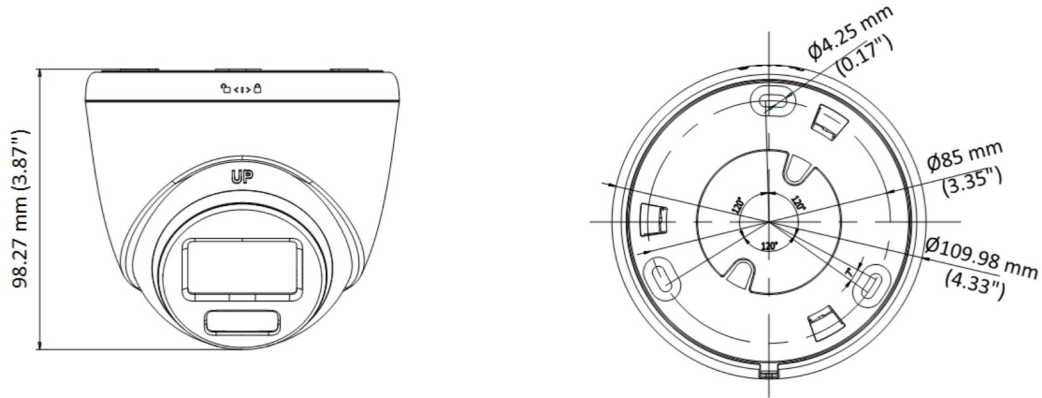

▪ **Available Model**

DS-2CE72KF3T-E

▪ **Dimension**

▪ **Accessory**

▪ **Optional**

DS-1281ZJ-S Inclined ceiling mount	DS-1275ZJ-SUS Vertical pole mount	DS-1280ZJ-S Junction box	DS-1272ZJ-110-T RS Wall mount	DS-1276ZJ-SUS Corner mount